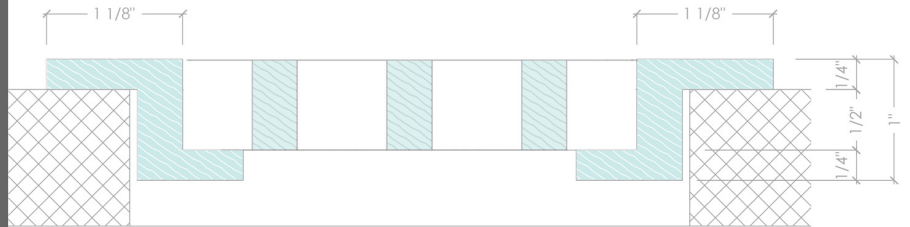

### S FRAME

DROP-IN FRAME WITH REMOVABLE CORE OPTION.

### B FRAME

DROP-IN FRAME WITH BEVELED EDGE FOR LOWER PROFILE APPEARANCE AND REDUCED TRIP HAZARD. FIXED CORE ONLY.