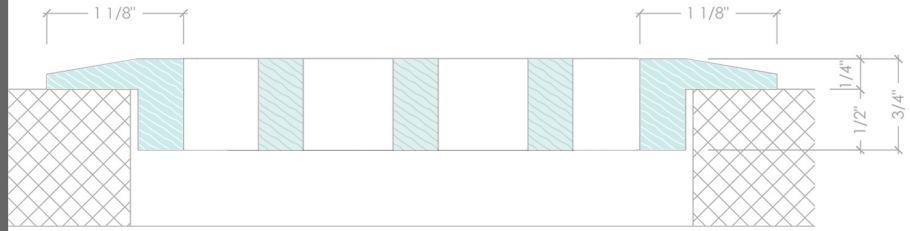

### S FRAME

DROP-IN FRAME WITH REMOVABLE CORE OPTION.

### B FRAME

DROP-IN FRAME WITH BEVELED EDGE FOR LOWER PROFILE APPEARANCE AND REDUCED TRIP HAZARD. FIXED CORE ONLY.