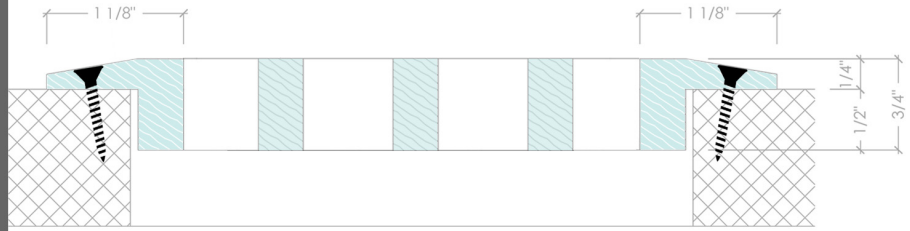

### B FRAME

DROP-IN FRAME WITH BEVELED EDGE FOR LOWER PROFILE APPEARANCE AND REDUCED TRIP HAZARD. FIXED CORE ONLY.

### S FRAME

DROP-IN FRAME WITH MOUNTING SCREW HOLES AND REMOVABLE CORE OPTION.