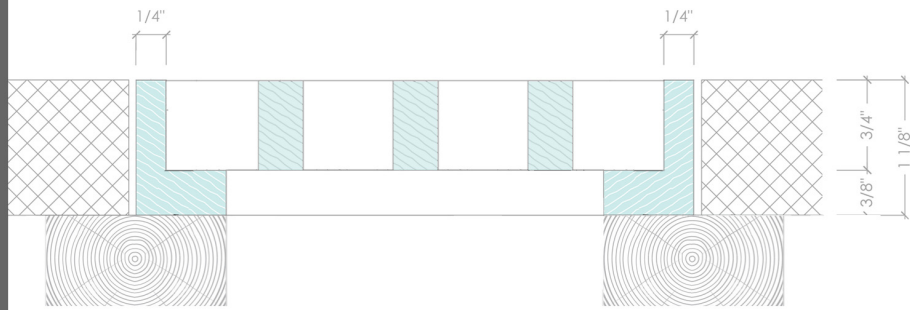

### S FRAME

DROP-IN FRAME WITH REMOVABLE CORE OPTION.

### B FRAME

DROP-IN FRAME WITH BEVELED EDGE FOR LOWER PROFILE APPEARANCE AND REDUCED TRIP HAZARD. FIXED CORE ONLY.

### i FRAME

INSET FLUSH FRAME MOUNT WITH A REMOVABLE CORE OPTION. CONTRACTOR NEEDS TO PREPARE OPENING CAREFULLY.