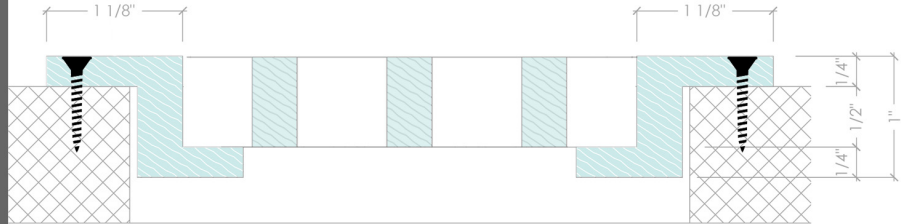

### B FRAME

DROP-IN FRAME WITH BEVELED EDGE FOR LOWER PROFILE APPEARANCE AND REDUCED TRIP HAZARD. FIXED CORE ONLY.

### i FRAME

INSET FLUSH FRAME MOUNT WITH A REMOVABLE CORE OPTION. CONTRACTOR NEEDS TO PREPARE OPENING CAREFULLY.

### CORE ONLY

(NO FRAME)

NO FRAME / CORE ONLY FOR INSET APPLICATION. CONTRACTOR NEEDS TO PREPARE OPENING OR CUSTOM BUILD A FRAME.

### S FRAME

DROP-IN FRAME WITH MOUNTING SCREW HOLES AND REMOVABLE CORE OPTION.