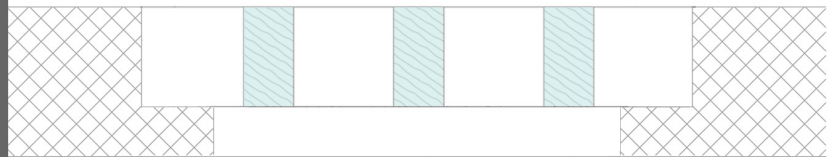

CORE ONLY

(NO FRAME)

NO FRAME / CORE ONLY FOR INSET APPLICATION. CONTRACTOR NEEDS TO PREPARE OPENING OR CUSTOM BUILD A FRAME.