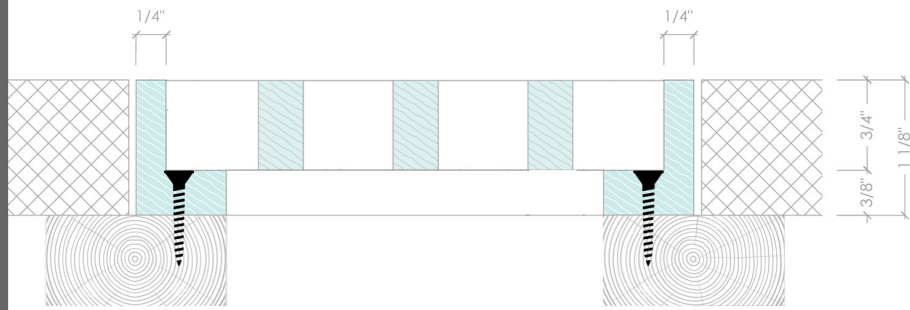

### B FRAME

DROP-IN FRAME WITH BEVELED EDGE FOR LOWER PROFILE APPEARANCE AND REDUCED TRIP HAZARD. FIXED CORE ONLY.

### S FRAME

DROP-IN FRAME WITH MOUNTING SCREW HOLES AND REMOVABLE CORE OPTION.

### i FRAME

INSET FLUSH MOUNT FRAME WITH MOUNTING SCREW HOLES AND REMOVABLE CORE OPTION. CONTRACTOR NEEDS TO PREPARE OPENING CAREFULLY.